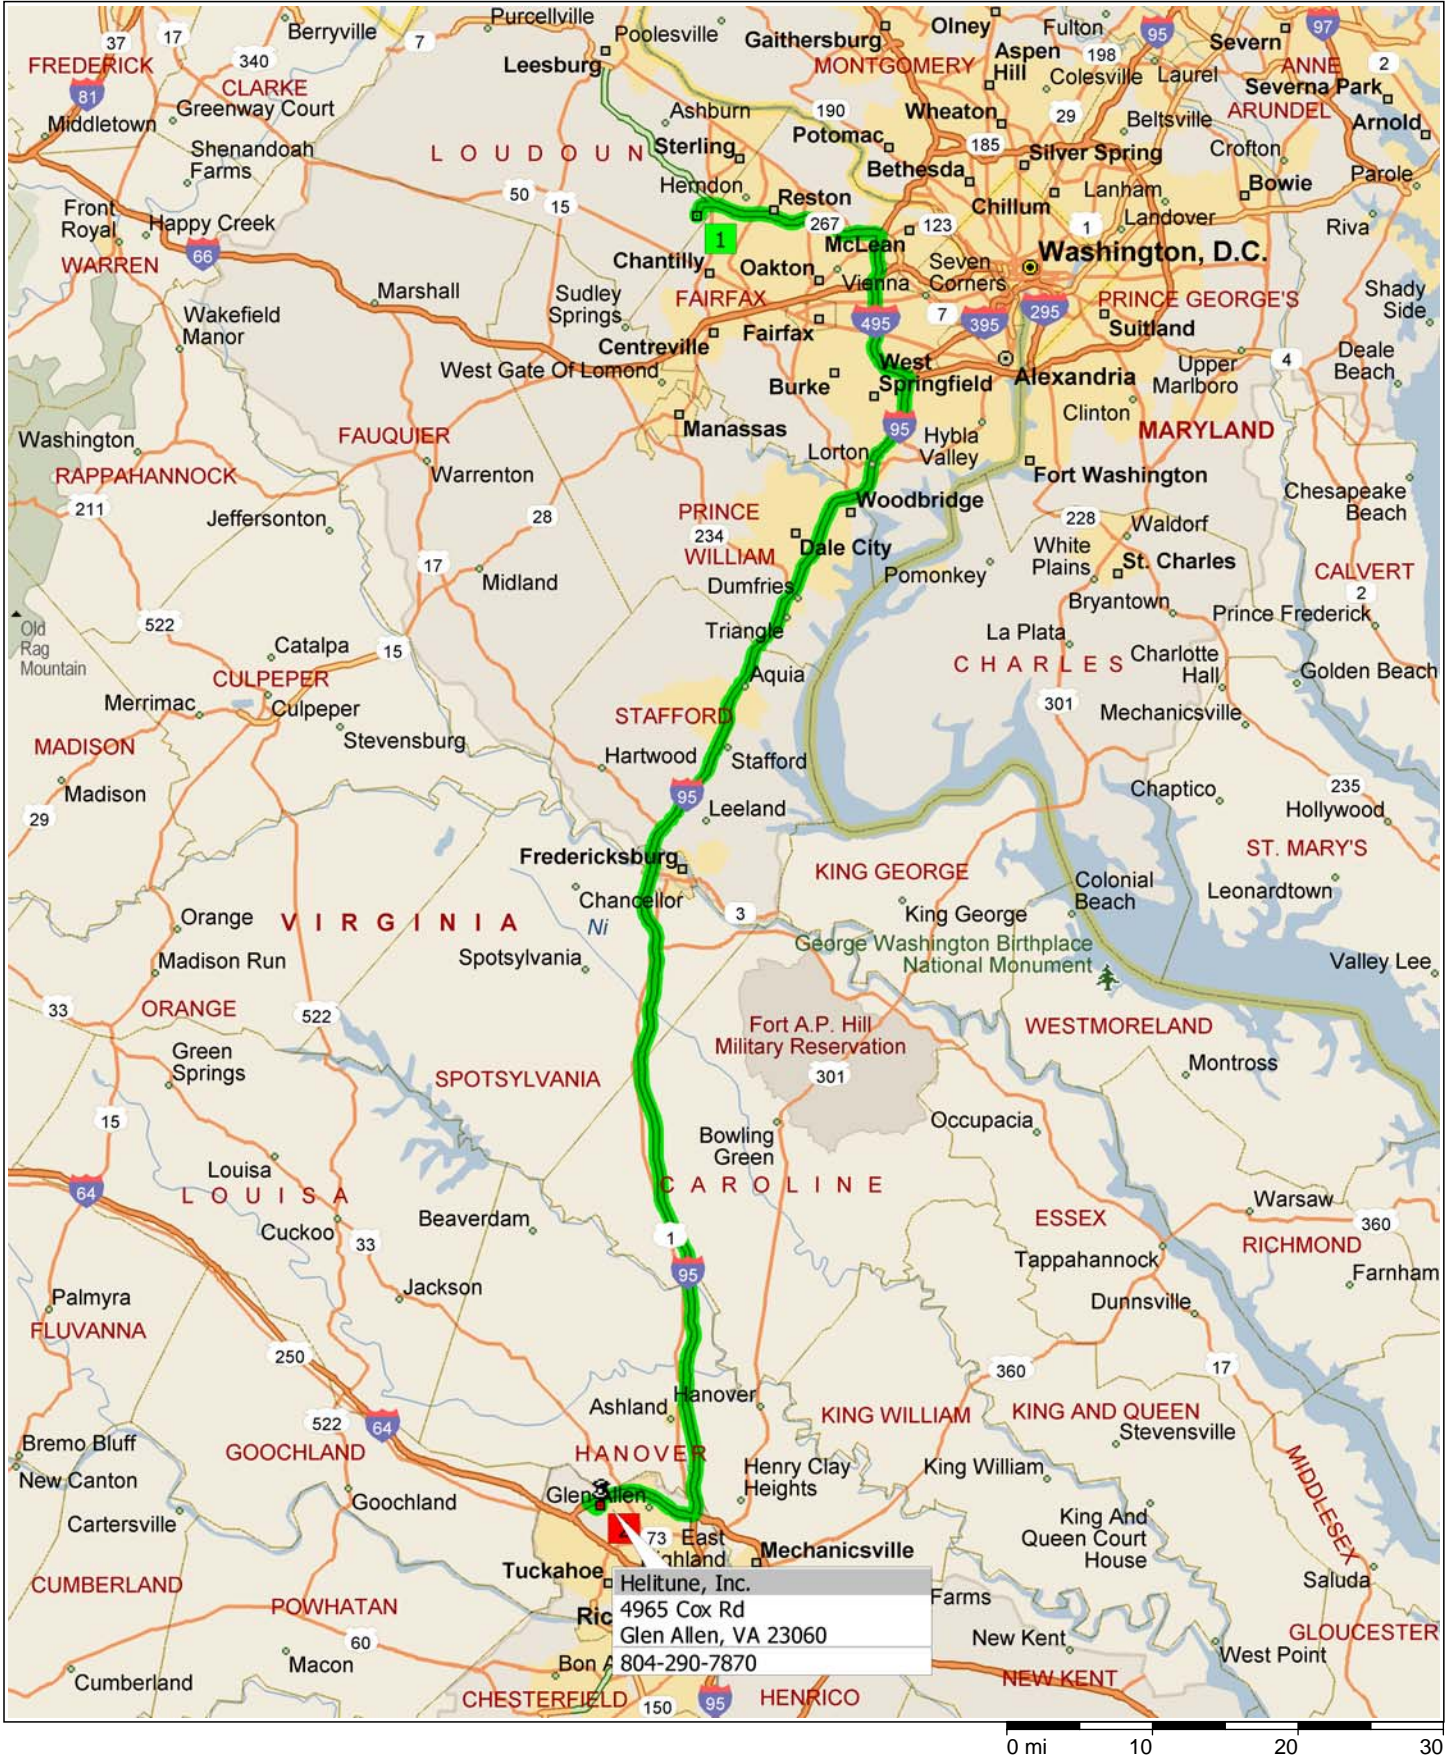

Washington Dulles International Airport to Helitune Office

119.9 miles; 1 hour, 59 minutes

9:00 AM 0.0 mi
 Depart Washington Dulles International Airport on Local road(s) (North) for 0.1 mi

9:00 AM 0.1 mi
 Turn RIGHT (East) onto Saارين Circle [Departures] for 0.2 mi towards Departures

9:01 AM 0.4 mi
 Merge onto Saارين Circle for 32 yds

9:01 AM 0.4 mi
 Keep RIGHT onto Dulles Airport Access Rd for 12.6 mi towards Washington

9:17 AM 13.0 mi
 Keep RIGHT onto Ramp for 0.3 mi towards I-495 / VA-123 / Exit 18-19 / Baltimore / Richmond

9:18 AM 13.3 mi
 Toll road Merge onto SR-267 for 0.3 mi

9:18 AM 13.6 mi
 At exit 18, turn RIGHT onto Ramp for 0.1 mi towards I-495

9:18 AM 13.8 mi
 Take Ramp (RIGHT) onto I-495 [I-495 Outerloop] for 11.2 mi towards I-495 / Richmond / Alexandria

9:29 AM 25.0 mi
 At exit 57A, take Ramp (RIGHT) onto I-95 for 85.7 mi towards I-95 / Richmond

10:49 AM 110.6 mi
 At exit 84B, turn RIGHT onto Ramp for 0.5 mi towards I-29...

10:49 AM 111.1 mi
 Keep LEFT to stay on Ramp for 0.2 mi towards US-1 / Richmond