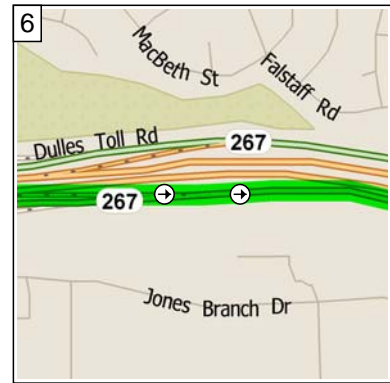

9:01 AM 0.4 mi
 Merge onto Saارين Circle for 32 yds

9:01 AM 0.4 mi
 Keep RIGHT onto Dulles Airport Access Rd for 12.6 mi towards Washington

9:17 AM 13.0 mi
 Keep RIGHT onto Ramp for 0.3 mi towards I-495 / VA-123 / Exit 18-19 / Baltimore / Richmond

9:18 AM 13.3 mi
 Toll road Merge onto SR-267 for 0.3 mi

9:18 AM 13.6 mi
 At exit 18, turn RIGHT onto Ramp for 0.1 mi towards I-495

9:18 AM 13.8 mi
 Take Ramp (RIGHT) onto I-495 [I-495 Outerloop] for 11.2 mi towards I-495 / Richmond / Alexandria

9:29 AM 25.0 mi
 At exit 57A, take Ramp (RIGHT) onto I-95 for 85.7 mi towards I-95 / Richmond

10:49 AM 110.6 mi
 At exit 84B, turn RIGHT onto Ramp for 0.5 mi towards I-29...

10:49 AM 111.1 mi
 Keep LEFT to stay on Ramp for 0.2 mi towards US-1 / Richmond

10:58 AM 119.5 mi
 Turn LEFT (North) onto Cox Rd for 0.3 mi

10:59 AM 119.9 mi
 Arrive 4965 Cox Rd, Glen Allen, VA 23060