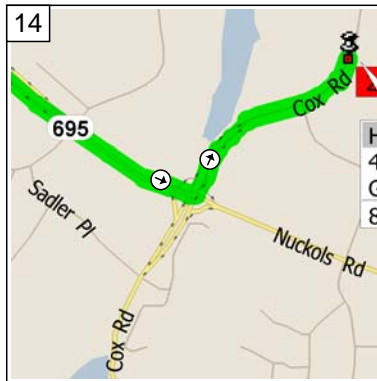

9:01 AM 0.4 mi
 Merge onto Saارين Circle for 32 yds

9:01 AM 0.4 mi
 Keep RIGHT onto Dulles Airport Access Rd for 12.6 mi towards Washington

9:17 AM 13.0 mi
 Keep RIGHT onto Ramp for 0.3 mi towards I-495 / VA-123 / Exit 18-19 / Baltimore / Richmond

9:18 AM 13.3 mi
 Toll road Merge onto SR-267 for 0.3 mi

9:18 AM 13.6 mi
 At exit 18, turn RIGHT onto Ramp for 0.1 mi towards I-495

9:18 AM 13.8 mi
 Take Ramp (RIGHT) onto I-495 [I-495 Outerloop] for 11.2 mi towards I-495 / Richmond / Alexandria

9:29 AM 25.0 mi
 At exit 57A, take Ramp (RIGHT) onto I-95 for 85.7 mi towards I-95 / Richmond

10:49 AM 110.6 mi
 At exit 84B, turn RIGHT onto Ramp for 0.5 mi towards I-29...

10:49 AM 111.1 mi
 Keep LEFT to stay on Ramp for 0.2 mi towards US-1 / Richmond

10:49 AM 111.3 mi
 Take Ramp (LEFT) onto I-295 for 7.2 mi towards I-295 / I-64 W / Charlottesville

10:56 AM 118.5 mi
 At exit 51B, take Ramp (RIGHT) onto SR-695 [Nuckols Rd] for 1.0 mi towards Nuckols Rd South