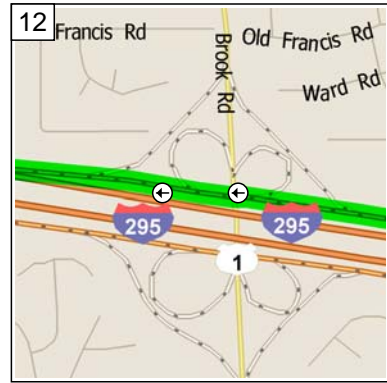

9:01 AM 0.4 mi
 Merge onto Saارين Circle for 32 yds

9:01 AM 0.4 mi
 Keep RIGHT onto Dulles Airport Access Rd for 12.6 mi towards Washington

9:17 AM 13.0 mi
 Keep RIGHT onto Ramp for 0.3 mi towards I-495 / VA-123 / Exit 18-19 / Baltimore / Richmond

9:18 AM 13.3 mi
 Toll road Merge onto SR-267 for 0.3 mi

9:18 AM 13.6 mi
 At exit 18, turn RIGHT onto Ramp for 0.1 mi towards I-495

9:18 AM 13.8 mi
 Take Ramp (RIGHT) onto I-495 [I-495 Outerloop] for 11.2 mi towards I-495 / Richmond / Alexandria

9:29 AM 25.0 mi
 At exit 57A, take Ramp (RIGHT) onto I-95 for 85.7 mi towards I-95 / Richmond

10:49 AM 110.6 mi
 At exit 84B, turn RIGHT onto Ramp for 0.5 mi towards I-29...

10:49 AM 111.1 mi
 Keep LEFT to stay on Ramp for 0.2 mi towards US-1 / Richmond

10:49 AM 111.3 mi
 Take Ramp (LEFT) onto I-295 for 7.2 mi towards I-295 / I-64 W / Charlottesville

10:56 AM 118.5 mi
 At exit 51B, take Ramp (RIGHT) onto SR-695 [Nuckols Rd] for 1.0 mi towards Nuckols Rd South