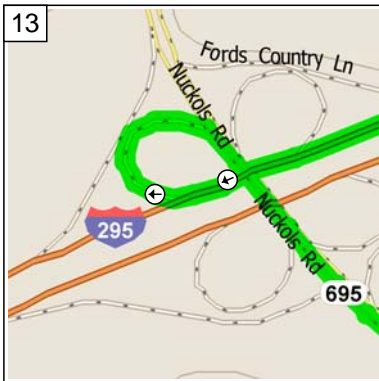

9:01 AM 0.4 mi
 Merge onto Saارين Circle for 32 yds

9:01 AM 0.4 mi
 Keep RIGHT onto Dulles Airport Access Rd for 12.6 mi towards Washington

9:17 AM 13.0 mi
 Keep RIGHT onto Ramp for 0.3 mi towards I-495 / VA-123 / Exit 18-19 / Baltimore / Richmond

9:18 AM 13.3 mi
 Toll road Merge onto SR-267 for 0.3 mi

9:18 AM 13.6 mi
 At exit 18, turn RIGHT onto Ramp for 0.1 mi towards I-495

9:18 AM 13.8 mi
 Take Ramp (RIGHT) onto I-495 [I-495 Outerloop] for 11.2 mi towards I-495 / Richmond / Alexandria

9:29 AM 25.0 mi
 At exit 57A, take Ramp (RIGHT) onto I-95 for 85.7 mi towards I-95 / Richmond

10:49 AM 110.6 mi
 At exit 84B, turn RIGHT onto Ramp for 0.5 mi towards I-29...

10:49 AM 111.1 mi
 Keep LEFT to stay on Ramp for 0.2 mi towards US-1 / Richmond

10:49 AM 111.3 mi
 Take Ramp (LEFT) onto I-295 for 7.2 mi towards I-295 / I-64 W / Charlottesville

10:56 AM 118.5 mi
 At exit 51B, take Ramp (RIGHT) onto SR-695 [Nuckols Rd] for 1.0 mi towards Nuckols Rd South