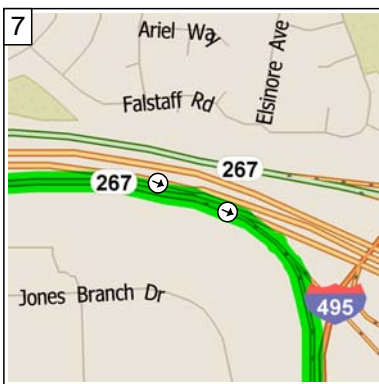

9:01 AM 0.4 mi
 Merge onto Saارين Circle for 32 yds

9:01 AM 0.4 mi
 Keep RIGHT onto Dulles Airport Access Rd for 12.6 mi towards Washington

9:17 AM 13.0 mi
 Keep RIGHT onto Ramp for 0.3 mi towards I-495 / VA-123 / Exit 18-19 / Baltimore / Richmond

9:18 AM 13.3 mi
 Toll road Merge onto SR-267 for 0.3 mi

9:18 AM 13.6 mi
 At exit 18, turn RIGHT onto Ramp for 0.1 mi towards I-495

9:18 AM 13.8 mi
 Take Ramp (RIGHT) onto I-495 [I-495 Outerloop] for 11.2 mi towards I-495 / Richmond / Alexandria

9:29 AM 25.0 mi
 At exit 57A, take Ramp (RIGHT) onto I-95 for 85.7 mi towards I-95 / Richmond

10:49 AM 110.6 mi
 At exit 84B, turn RIGHT onto Ramp for 0.5 mi towards I-29...

10:49 AM 111.1 mi
 Keep LEFT to stay on Ramp for 0.2 mi towards US-1 / Richmond

10:58 AM 119.5 mi
 Turn LEFT (North) onto Cox Rd for 0.3 mi

10:59 AM 119.9 mi
 Arrive 4965 Cox Rd, Glen Allen, VA 23060