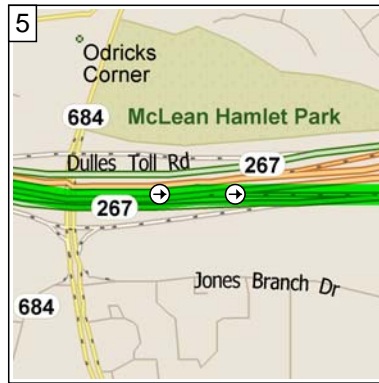

9:01 AM 0.4 mi
 Merge onto Saارين Circle for 32 yds

9:01 AM 0.4 mi
 Keep RIGHT onto Dulles Airport Access Rd for 12.6 mi towards Washington

9:17 AM 13.0 mi
 Keep RIGHT onto Ramp for 0.3 mi towards I-495 / VA-123 / Exit 18-19 / Baltimore / Richmond

9:18 AM 13.3 mi
 Toll road Merge onto SR-267 for 0.3 mi

9:18 AM 13.6 mi
 At exit 18, turn RIGHT onto Ramp for 0.1 mi towards I-495

9:18 AM 13.8 mi
 Take Ramp (RIGHT) onto I-495 [I-495 Outerloop] for 11.2 mi towards I-495 / Richmond / Alexandria

9:29 AM 25.0 mi
 At exit 57A, take Ramp (RIGHT) onto I-95 for 85.7 mi towards I-95 / Richmond

10:49 AM 110.6 mi
 At exit 84B, turn RIGHT onto Ramp for 0.5 mi towards I-29...

10:49 AM 111.1 mi
 Keep LEFT to stay on Ramp for 0.2 mi towards US-1 / Richmond

10:58 AM 119.5 mi
 Turn LEFT (North) onto Cox Rd for 0.3 mi

10:59 AM 119.9 mi
 Arrive 4965 Cox Rd, Glen Allen, VA 23060