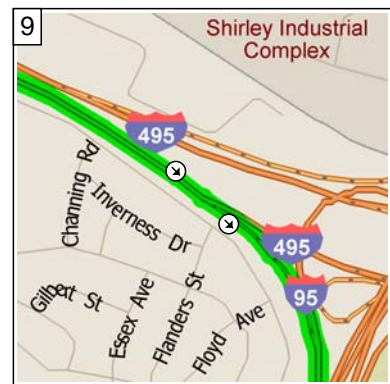

9:01 AM 0.4 mi
 Merge onto Saارين Circle for 32 yds

9:01 AM 0.4 mi
 Keep RIGHT onto Dulles Airport Access Rd for 12.6 mi towards Washington

9:17 AM 13.0 mi
 Keep RIGHT onto Ramp for 0.3 mi towards I-495 / VA-123 / Exit 18-19 / Baltimore / Richmond

9:18 AM 13.3 mi
 Toll road Merge onto SR-267 for 0.3 mi

9:18 AM 13.6 mi
 At exit 18, turn RIGHT onto Ramp for 0.1 mi towards I-495

9:18 AM 13.8 mi
 Take Ramp (RIGHT) onto I-495 [I-495 Outerloop] for 11.2 mi towards I-495 / Richmond / Alexandria

9:29 AM 25.0 mi
 At exit 57A, take Ramp (RIGHT) onto I-95 for 85.7 mi towards I-95 / Richmond

10:49 AM 110.6 mi
 At exit 84B, turn RIGHT onto Ramp for 0.5 mi towards I-29...

10:49 AM 111.1 mi
 Keep LEFT to stay on Ramp for 0.2 mi towards US-1 / Richmond

10:58 AM 119.5 mi
 Turn LEFT (North) onto Cox Rd for 0.3 mi

10:59 AM 119.9 mi
 Arrive 4965 Cox Rd, Glen Allen, VA 23060