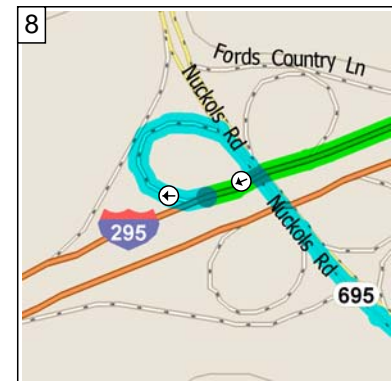

9:02 AM 0.5 mi  
 Turn LEFT (South-West) onto Norview Ave for 0.8 mi towards Airport Exit

9:05 AM 1.3 mi  
 Road name changes to SR-247 [Norview Ave] for 0.4 mi

9:06 AM 1.7 mi  
 Take Ramp (RIGHT) onto I-64 [Hampton Roads Beltway] for 78.4 mi towards I-64 / Hampton / Richmond

10:28 AM 80.0 mi  
 At exit 200, turn RIGHT onto Ramp for 0.5 mi towards I-29... US-60 / Washington / Rocky Mt NC

10:28 AM 80.5 mi  
 Take Ramp (RIGHT) onto I-295 for 22.5 mi towards I-295 / Washington

10:49 AM 103.1 mi  
 At exit 51B, take Ramp (RIGHT) onto SR-695 [Nuckols Rd] for 1.0 mi towards Nuckols Rd South

10:52 AM 104.1 mi  
 Turn LEFT (North) onto Cox Rd  
 for 0.3 mi

10:52 AM 104.4 mi  
 Arrive 4965 Cox Rd, Glen Allen,  
 VA 23060