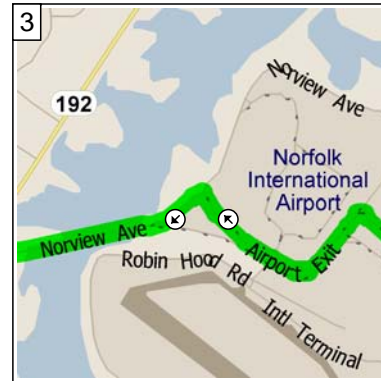

# Norfolk International Airport to Helitune Office

104.4 miles; 1 hour, 52 minutes

9:00 AM 0.0 mi  
 Depart Norfolk International Airport on Local road(s) (West) for 98 yds

9:00 AM 0.1 mi  
 Turn RIGHT (North) onto Departures, then immediate... bear LEFT (North-West) onto Airport Exit for 0.4 mi

9:02 AM 0.5 mi  
 Turn LEFT (South-West) onto Norview Ave for 0.8 mi towards Airport Exit

9:05 AM 1.3 mi  
 Road name changes to SR-247 [Norview Ave] for 0.4 mi

9:06 AM 1.7 mi  
 Take Ramp (RIGHT) onto I-64 [Hampton Roads Beltway] for 78.4 mi towards I-64 / Hampton / Richmond

10:28 AM 80.0 mi  
 At exit 200, turn RIGHT onto Ramp for 0.5 mi towards I-29... US-60 / Washington / Rocky Mt NC

10:28 AM 80.5 mi  
 Take Ramp (RIGHT) onto I-295 for 22.5 mi towards I-295 / Washington

10:49 AM 103.1 mi  
 At exit 51B, take Ramp (RIGHT) onto SR-695 [Nuckols Rd] for 1.0 mi towards Nuckols Rd South

10:52 AM 104.1 mi  
 Turn LEFT (North) onto Cox Rd  
 for 0.3 mi

10:52 AM 104.4 mi  
 Arrive 4965 Cox Rd, Glen Allen,  
 VA 23060