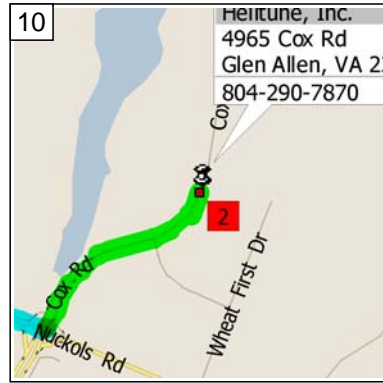

9:02 AM 0.5 mi  
 Turn LEFT (South-West) onto Norview Ave for 0.8 mi towards Airport Exit

9:05 AM 1.3 mi  
 Road name changes to SR-247 [Norview Ave] for 0.4 mi

9:06 AM 1.7 mi  
 Take Ramp (RIGHT) onto I-64 [Hampton Roads Beltway] for 78.4 mi towards I-64 / Hampton / Richmond

10:28 AM 80.0 mi  
 At exit 200, turn RIGHT onto Ramp for 0.5 mi towards I-29... US-60 / Washington / Rocky Mt NC

10:28 AM 80.5 mi  
 Take Ramp (RIGHT) onto I-295 for 22.5 mi towards I-295 / Washington

10:49 AM 103.1 mi  
 At exit 51B, take Ramp (RIGHT) onto SR-695 [Nuckols Rd] for 1.0 mi towards Nuckols Rd South

10:52 AM 104.1 mi  
 Turn LEFT (North) onto Cox Rd  
 for 0.3 mi

10:52 AM 104.4 mi  
 Arrive 4965 Cox Rd, Glen Allen,  
 VA 23060