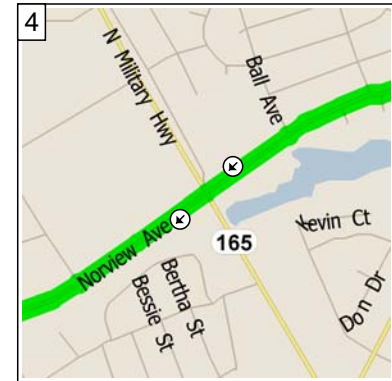

# Norfolk International Airport to Helitune Office

104.4 miles; 1 hour, 52 minutes

9:00 AM 0.0 mi  
 Depart Norfolk International Airport on Local road(s) (West) for 98 yds

9:00 AM 0.1 mi  
 Turn RIGHT (North) onto Departures, then immediate... bear LEFT (North-West) onto Airport Exit for 0.4 mi

9:02 AM 0.5 mi  
 Turn LEFT (South-West) onto Norview Ave for 0.8 mi towards Airport Exit

9:05 AM 1.3 mi  
 Road name changes to SR-247 [Norview Ave] for 0.4 mi

9:06 AM 1.7 mi  
 Take Ramp (RIGHT) onto I-64 [Hampton Roads Beltway] for 78.4 mi towards I-64 / Hampton / Richmond

10:28 AM 80.0 mi  
 At exit 200, turn RIGHT onto Ramp for 0.5 mi towards I-29... US-60 / Washington / Rocky Mt NC

10:28 AM 80.5 mi  
 Take Ramp (RIGHT) onto I-295 for 22.5 mi towards I-295 / Washington

10:49 AM 103.1 mi  
 At exit 51B, take Ramp (RIGHT) onto SR-695 [Nuckols Rd] for 1.0 mi towards Nuckols Rd South

10:52 AM 104.1 mi  
 Turn LEFT (North) onto Cox Rd  
 for 0.3 mi

10:52 AM 104.4 mi  
 Arrive 4965 Cox Rd, Glen Allen,  
 VA 23060