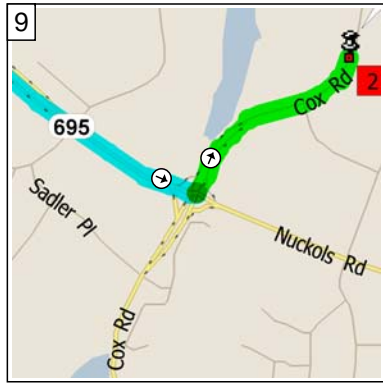

9:02 AM 0.5 mi  
 Turn LEFT (South-West) onto Norview Ave for 0.8 mi towards Airport Exit

9:05 AM 1.3 mi  
 Road name changes to SR-247 [Norview Ave] for 0.4 mi

9:06 AM 1.7 mi  
 Take Ramp (RIGHT) onto I-64 [Hampton Roads Beltway] for 78.4 mi towards I-64 / Hampton / Richmond

10:28 AM 80.0 mi  
 At exit 200, turn RIGHT onto Ramp for 0.5 mi towards I-29... US-60 / Washington / Rocky Mt NC

10:28 AM 80.5 mi  
 Take Ramp (RIGHT) onto I-295 for 22.5 mi towards I-295 / Washington

10:49 AM 103.1 mi  
 At exit 51B, take Ramp (RIGHT) onto SR-695 [Nuckols Rd] for 1.0 mi towards Nuckols Rd South

10:52 AM 104.1 mi  
 Turn LEFT (North) onto Cox Rd  
 for 0.3 mi

10:52 AM 104.4 mi  
 Arrive 4965 Cox Rd, Glen Allen,  
 VA 23060