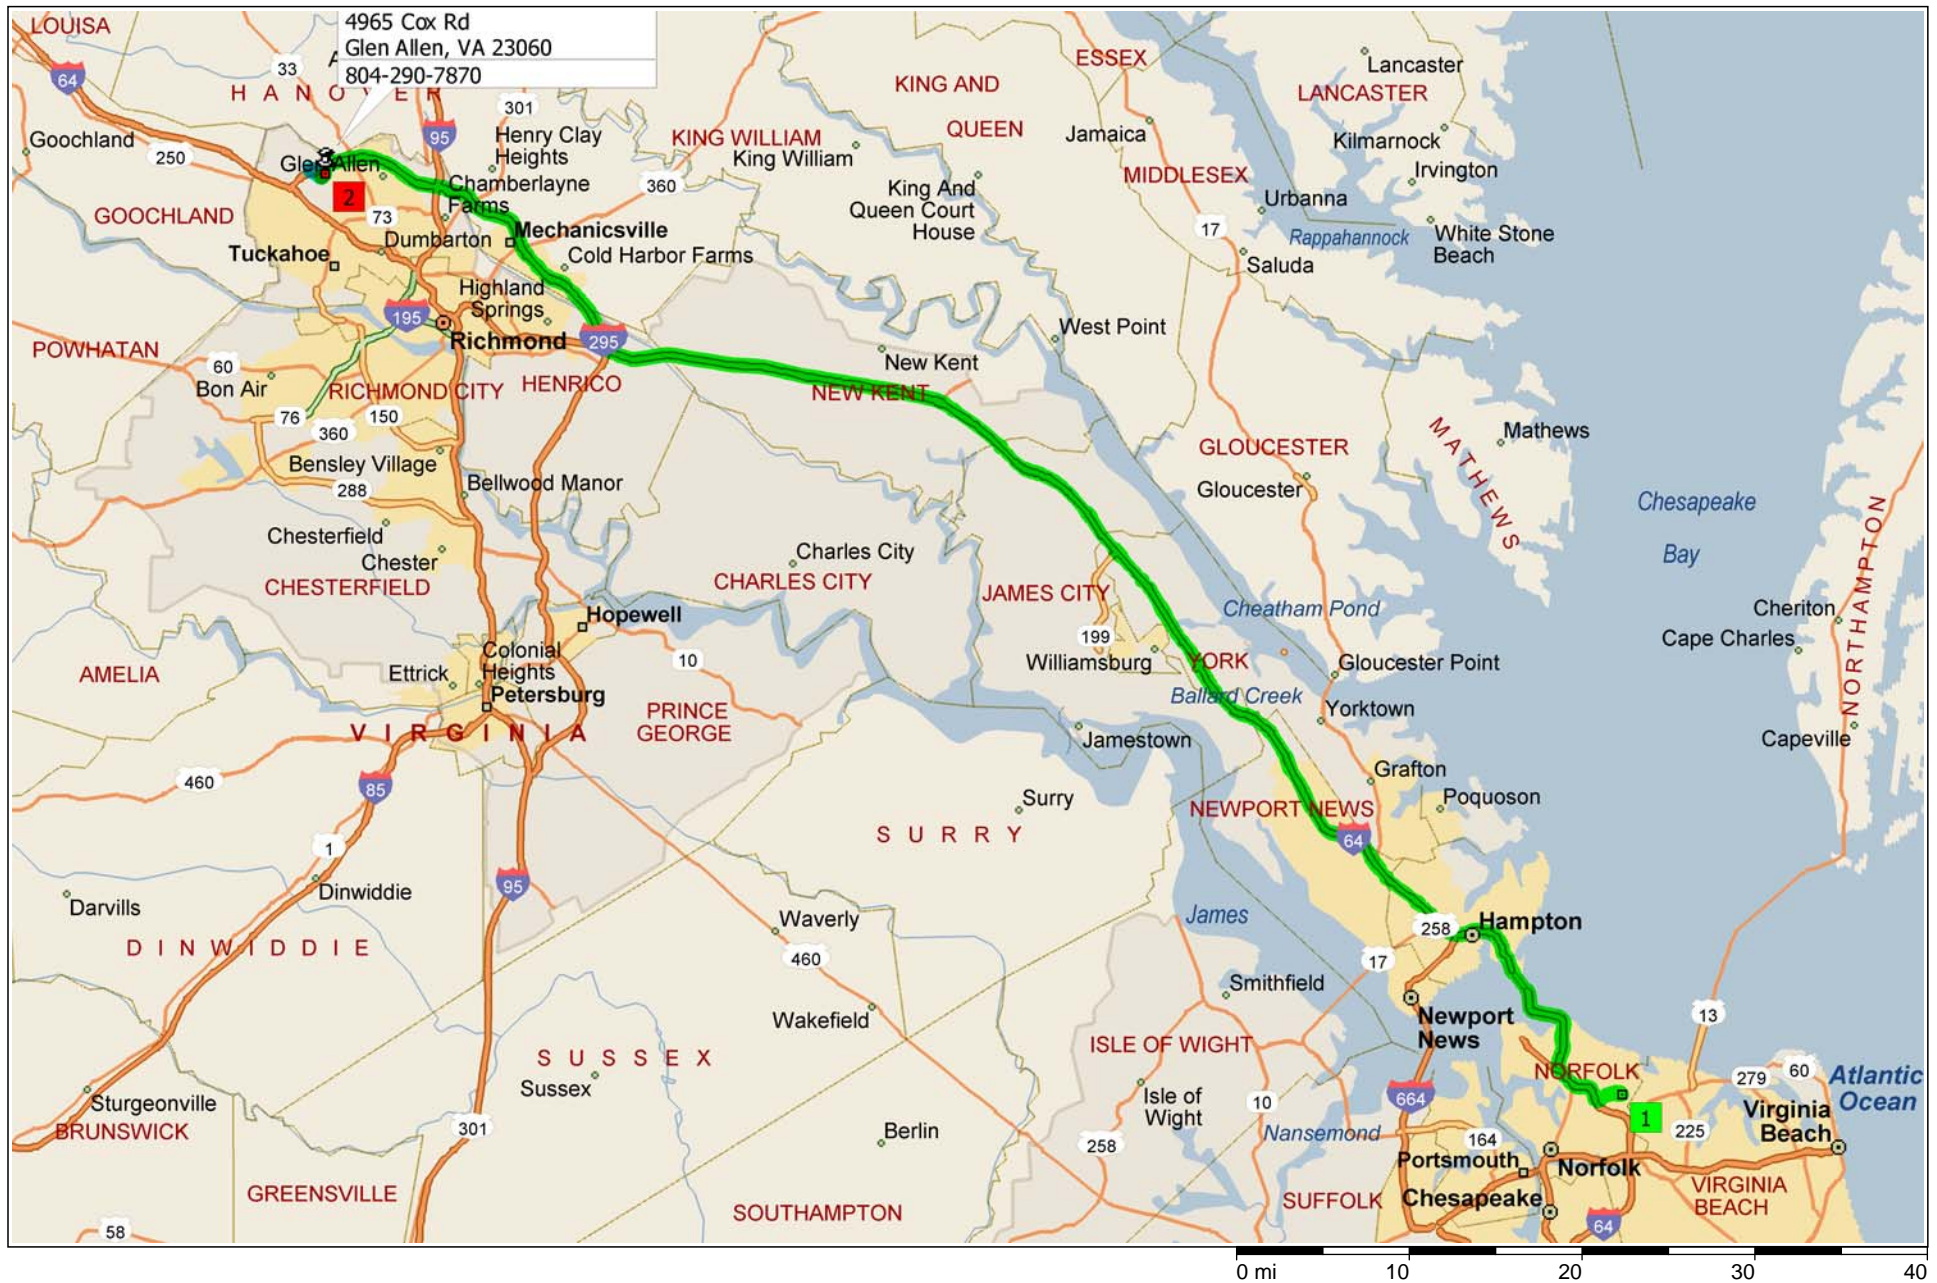

# Norfolk International Airport to Helitune Office

104.4 miles; 1 hour, 52 minutes

9:00 AM 0.0 mi  
 Depart Norfolk International Airport on Local road(s) (West) for 98 yds

9:00 AM 0.1 mi  
 Turn RIGHT (North) onto Departures, then immediate... bear LEFT (North-West) onto Airport Exit for 0.4 mi

9:02 AM 0.5 mi  
 Turn LEFT (South-West) onto Norview Ave for 0.8 mi towards Airport Exit

9:05 AM 1.3 mi  
 Road name changes to SR-247 [Norview Ave] for 0.4 mi

9:06 AM 1.7 mi  
 Take Ramp (RIGHT) onto I-64 [Hampton Roads Beltway] for 78.4 mi towards I-64 / Hampton / Richmond

10:28 AM 80.0 mi  
 At exit 200, turn RIGHT onto Ramp for 0.5 mi towards I-29... US-60 / Washington / Rocky Mt NC

10:28 AM 80.5 mi  
 Take Ramp (RIGHT) onto I-295 for 22.5 mi towards I-295 / Washington

10:49 AM 103.1 mi  
 At exit 51B, take Ramp (RIGHT) onto SR-695 [Nuckols Rd] for 1.0 mi towards Nuckols Rd South

10:52 AM 104.1 mi  
 Turn LEFT (North) onto Cox Rd  
 for 0.3 mi

10:52 AM 104.4 mi  
 Arrive 4965 Cox Rd, Glen Allen,  
 VA 23060