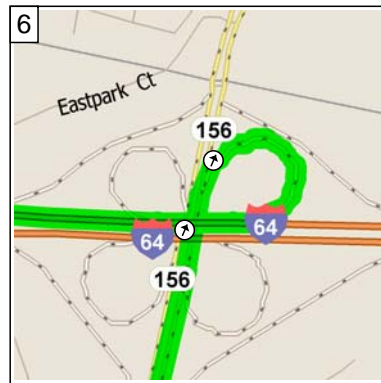

Richmond International Airport to Helitune Office

23.3 miles; 30 minutes

1
9:00 AM 0.0 mi
Depart Richmond International Airport on Local road(s) (North) for 174 yds

2
9:00 AM 0.1 mi
Bear LEFT (West) onto Ready Rd for 0.1 mi

3
9:01 AM 0.2 mi
Turn LEFT (West) onto Clarkson Rd for 0.3 mi

4
9:02 AM 0.6 mi
Turn RIGHT (North) onto S Airport Dr for 0.7 mi

5
9:04 AM 1.3 mi
Road name changes to SR-156 [S Airport Dr] for 0.7 mi

6
9:05 AM 1.9 mi
Take Ramp (RIGHT) onto I-64 for 10.6 mi towards I-64 / Richmond

7
9:18 AM 12.5 mi
Take Ramp (RIGHT) onto I-64 for 8.5 mi towards I-64 / I-195 / Powhite Pkwy / Charlottesville

8
9:26 AM 21.0 mi
At exit 178B, turn RIGHT on... Ramp for 0.2 mi towards US-250 / Richmond

9:26 AM 21.2 mi
 Keep STRAIGHT onto US-250
 [W Broad St] for 0.4 mi

9:27 AM 21.5 mi
 Bear LEFT (North-East) onto
 Cox Rd for 1.8 mi

9:30 AM 23.3 mi
 Arrive 4965 Cox Rd, Glen Allen,
 VA 23060

Helitune, Inc.
 4965 Cox Rd
 Glen Allen, VA 23060
 804-290-7870