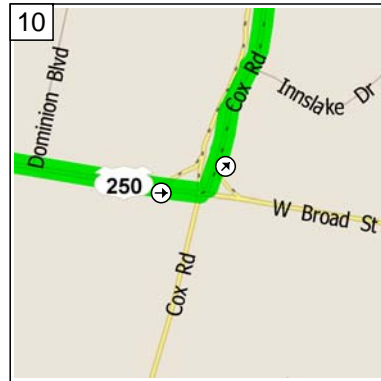

3
9:01 AM 0.2 mi
Turn LEFT (West) onto Clarkson Rd for 0.3 mi

4
9:02 AM 0.6 mi
Turn RIGHT (North) onto S Airport Dr for 0.7 mi

5
9:04 AM 1.3 mi
Road name changes to SR-156 [S Airport Dr] for 0.7 mi

6
9:05 AM 1.9 mi
Take Ramp (RIGHT) onto I-64 for 10.6 mi towards I-64 / Richmond

7
9:18 AM 12.5 mi
Take Ramp (RIGHT) onto I-64 for 8.5 mi towards I-64 / I-195 / Powhite Pkwy / Charlottesville

8
9:26 AM 21.0 mi
At exit 178B, turn RIGHT on... Ramp for 0.2 mi towards US-250 / Richmond

9:26 AM 21.2 mi
 Keep STRAIGHT onto US-250
 [W Broad St] for 0.4 mi

9:27 AM 21.5 mi
 Bear LEFT (North-East) onto
 Cox Rd for 1.8 mi

9:30 AM 23.3 mi
 Arrive 4965 Cox Rd, Glen Allen,
 VA 23060

Helitune, Inc.
 4965 Cox Rd
 Glen Allen, VA 23060
 804-290-7870