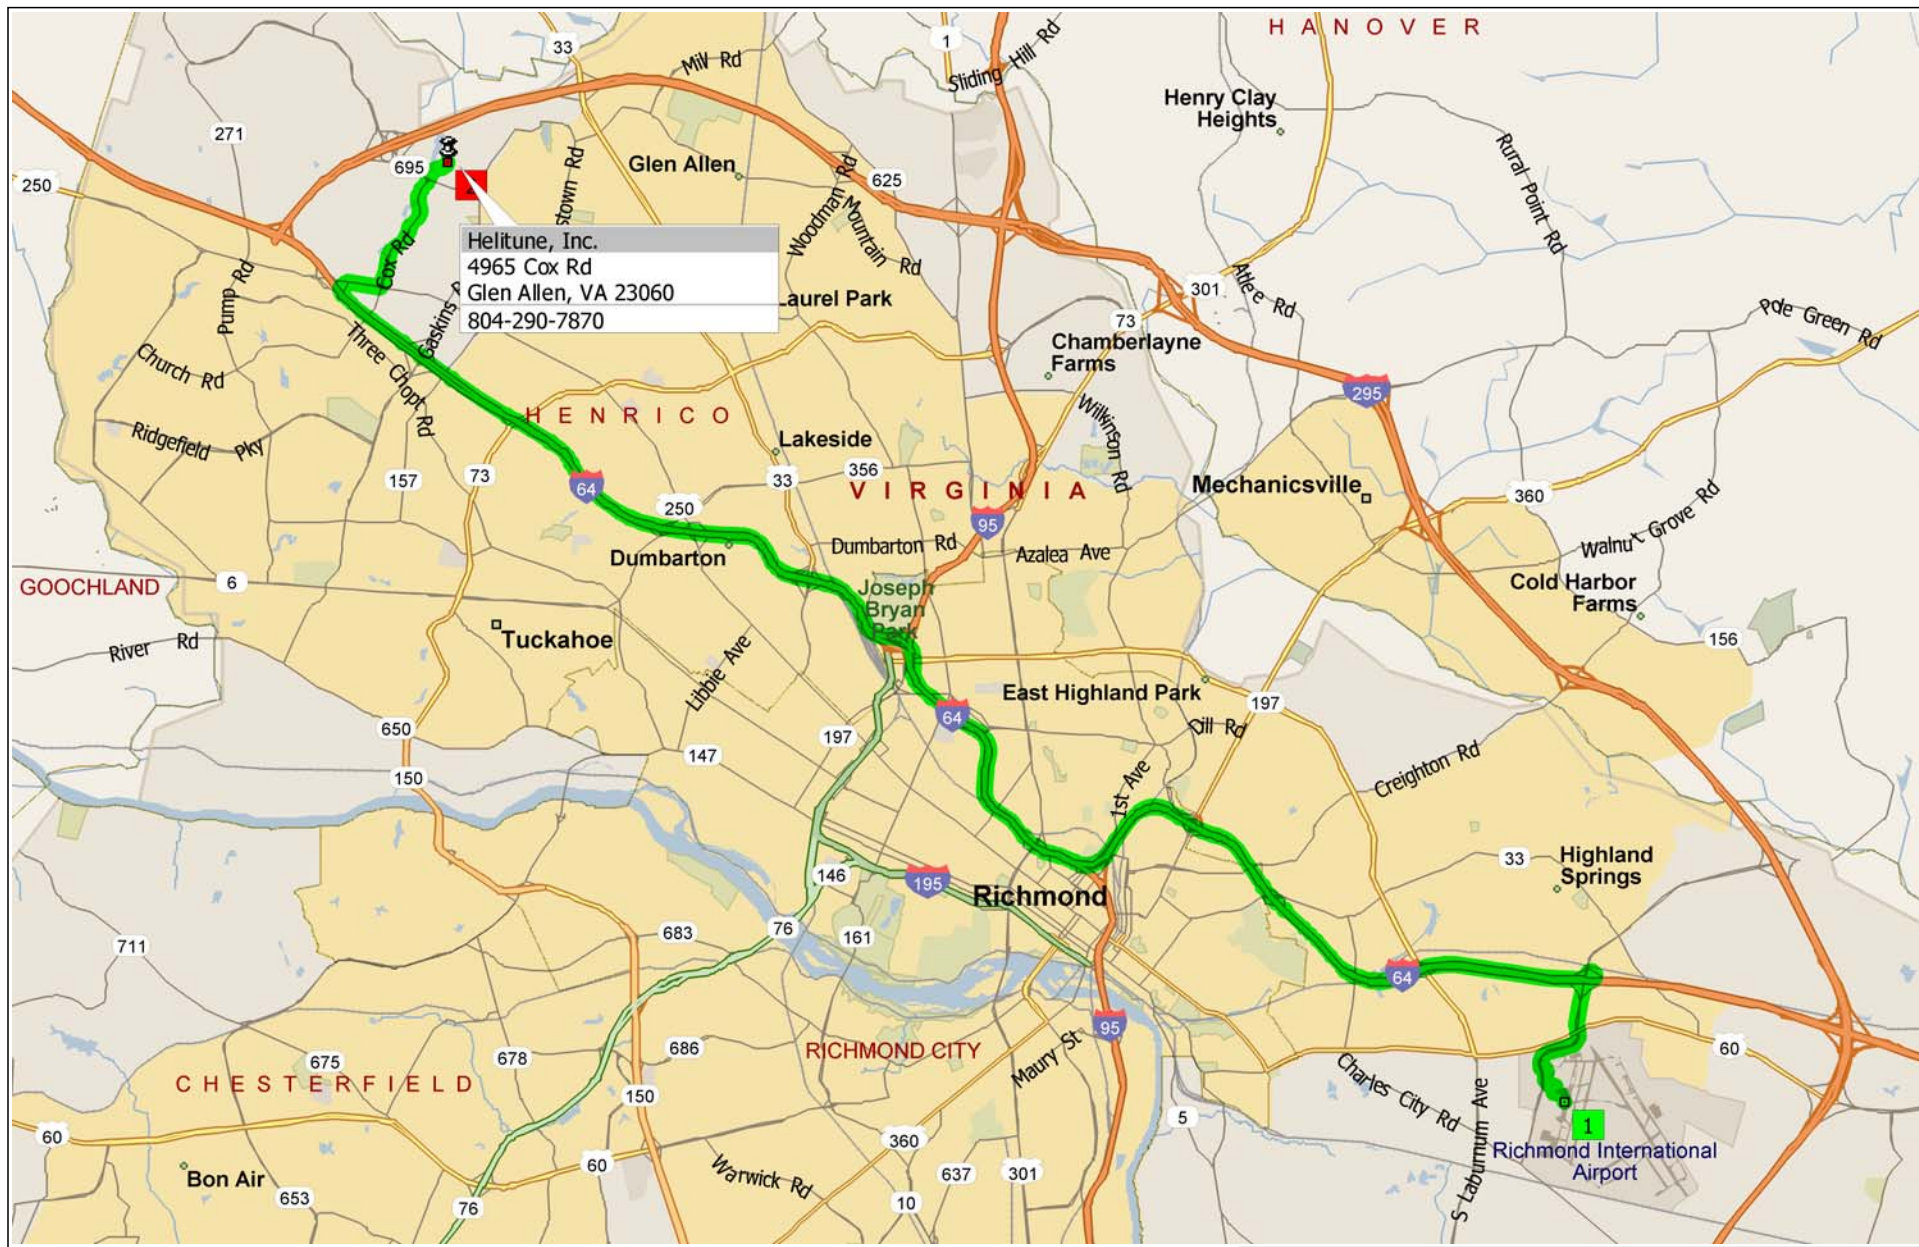

Richmond International Airport to Helitune Office

23.3 miles; 30 minutes

1
9:00 AM 0.0 mi
Depart Richmond International Airport on Local road(s) (North) for 174 yds

2
9:00 AM 0.1 mi
Bear LEFT (West) onto Ready Rd for 0.1 mi

3
9:01 AM 0.2 mi
Turn LEFT (West) onto Clarkson Rd for 0.3 mi

4
9:02 AM 0.6 mi
Turn RIGHT (North) onto S Airport Dr for 0.7 mi

5
9:04 AM 1.3 mi
Road name changes to SR-156 [S Airport Dr] for 0.7 mi

6
9:05 AM 1.9 mi
Take Ramp (RIGHT) onto I-64 for 10.6 mi towards I-64 / Richmond

7
9:18 AM 12.5 mi
Take Ramp (RIGHT) onto I-64 for 8.5 mi towards I-64 / I-195 / Powhite Pkwy / Charlottesville

8
9:26 AM 21.0 mi
At exit 178B, turn RIGHT on... Ramp for 0.2 mi towards US-250 / Richmond

9:26 AM 21.2 mi
 Keep STRAIGHT onto US-250
 [W Broad St] for 0.4 mi

9:27 AM 21.5 mi
 Bear LEFT (North-East) onto
 Cox Rd for 1.8 mi

9:30 AM 23.3 mi
 Arrive 4965 Cox Rd, Glen Allen,
 VA 23060

Helitune, Inc.
 4965 Cox Rd
 Glen Allen, VA 23060
 804-290-7870