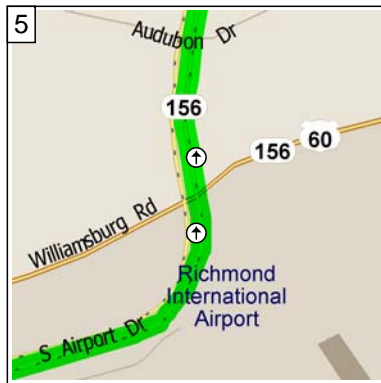

Richmond International Airport to Helitune Office

23.3 miles; 30 minutes

1
9:00 AM 0.0 mi
Depart Richmond International Airport on Local road(s) (North) for 174 yds

2
9:00 AM 0.1 mi
Bear LEFT (West) onto Ready Rd for 0.1 mi

3
9:01 AM 0.2 mi
Turn LEFT (West) onto Clarkson Rd for 0.3 mi

4
9:02 AM 0.6 mi
Turn RIGHT (North) onto S Airport Dr for 0.7 mi

5
9:04 AM 1.3 mi
Road name changes to SR-156 [S Airport Dr] for 0.7 mi

6
9:05 AM 1.9 mi
Take Ramp (RIGHT) onto I-64 for 10.6 mi towards I-64 / Richmond

7
9:18 AM 12.5 mi
Take Ramp (RIGHT) onto I-64 for 8.5 mi towards I-64 / I-195 / Powhite Pkwy / Charlottesville

8
9:26 AM 21.0 mi
At exit 178B, turn RIGHT on... Ramp for 0.2 mi towards US-250 / Richmond

9:26 AM 21.2 mi
 Keep STRAIGHT onto US-250
 [W Broad St] for 0.4 mi

9:27 AM 21.5 mi
 Bear LEFT (North-East) onto
 Cox Rd for 1.8 mi

9:30 AM 23.3 mi
 Arrive 4965 Cox Rd, Glen Allen,
 VA 23060

Helitune, Inc.
 4965 Cox Rd
 Glen Allen, VA 23060
 804-290-7870